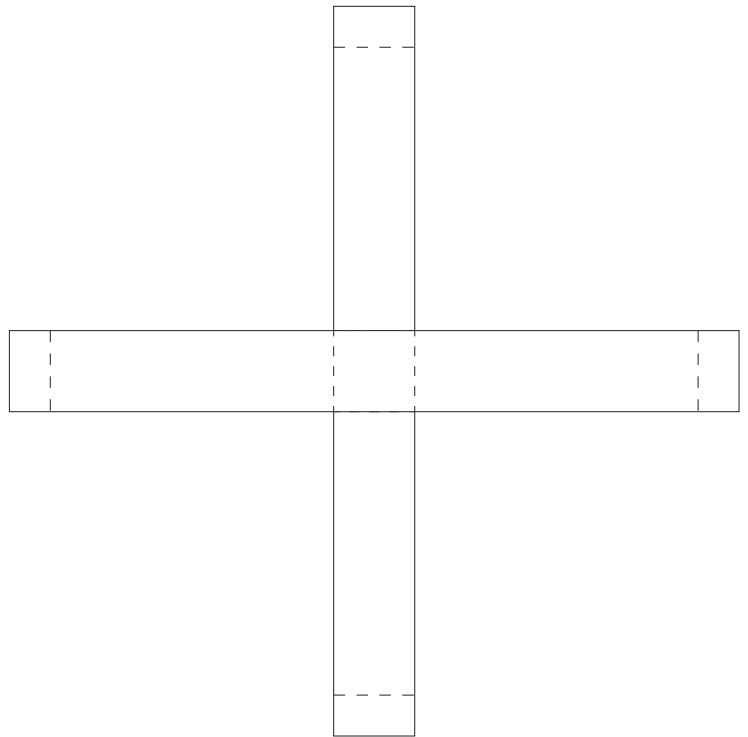

BOOMERANG TARGET TEMPLATE

1. Use glue or double sided tape to secure the two pieces to each other in the center.
2. Fold up the edges
3. Throw with a spin

— Cut
- - - - - Fold